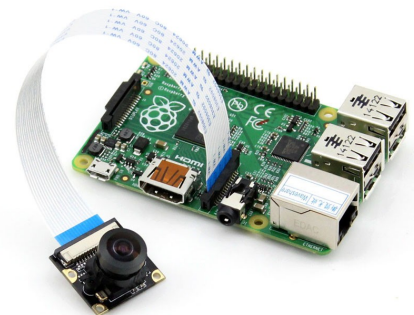

www.KaiLapTech.com sales@KaiLapTech.com Tel: (852) 6908 1256 Fax: (852) 3017 6778

All rights reserved @ Kai Lap Technologies Group Ltd. Specifications subject to change without notice.